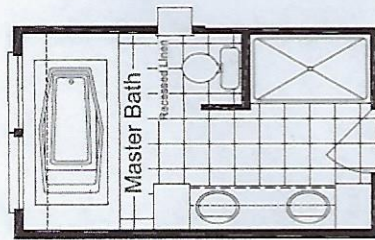

Master Bath with optional 60" shower.