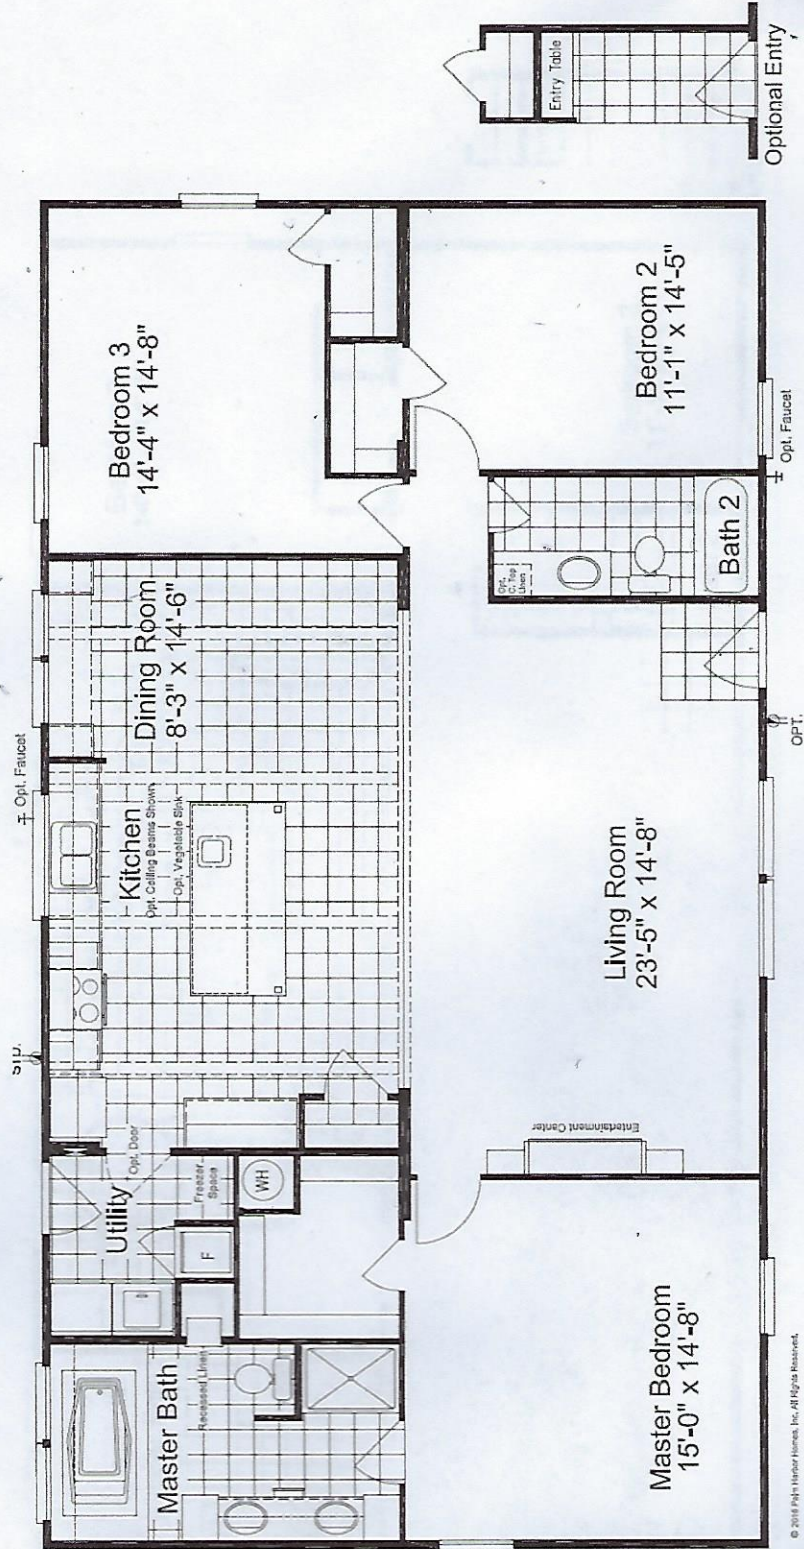

The Highlander
Model MM30563H
3 Bedroom, 2 Bath
1,680 Sq. Ft.
FT. Worth 11/16

- Huge living room
- Separate Shower in Master
- Master bath w/ large 72" tub

- Oversized Dining Room
- Island Kitchen
- Optional 60" M. shower
- Optional Guest Closet

Copyright © 2010, Masterpiece Housing. Because we have a continuous product updating and improvement process, prices, dimensions and availability are subject to change without notice or obligation. Please refer to working drawings for actual dimensions. Renderings and floor plans are artist's depictions only and may vary from the completed home. Square footage calculations and room dimensions are approximate subject to industry standards.